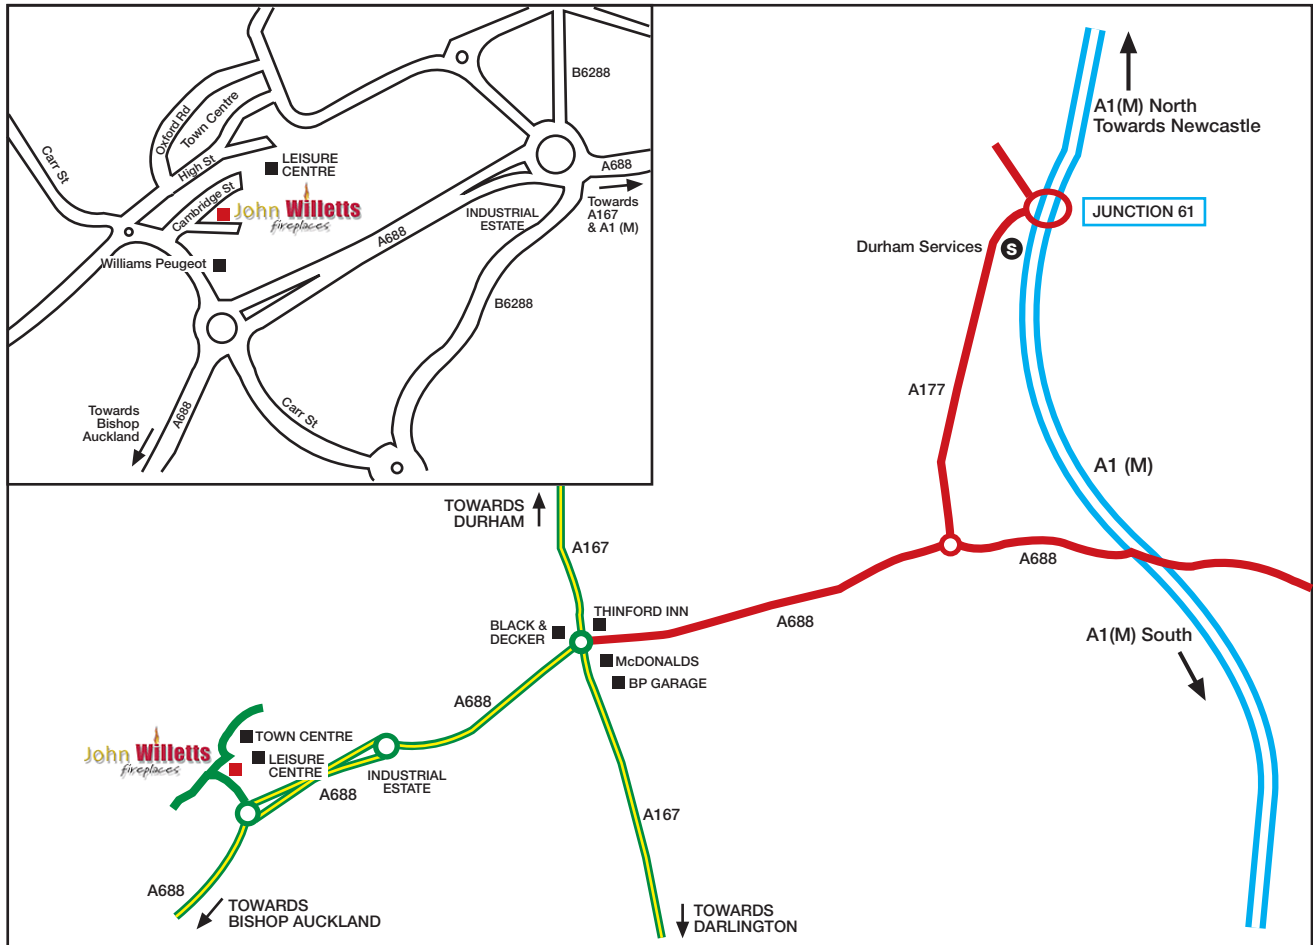

Map

From the A1 (M)

From the A1 (M) keep driving till Junction 61 (A177/A688) (DURHAM SERVICE AREA). Leave Motorway (signposted Peterlee) and at roundabout take exit A688 (signposted Bishop Auckland) A688. Drive for about 1.5 miles until junction with A177. At roundabout take 2nd exit sign posted A688. Continue for approximately 1.5 miles to Black & Decker (Thinford Inn) Roundabout (Junction with A167). At roundabout take 2nd exit. After 0.3 mile continue straight across roundabout after about half a mile take 2nd exit at roundabout.