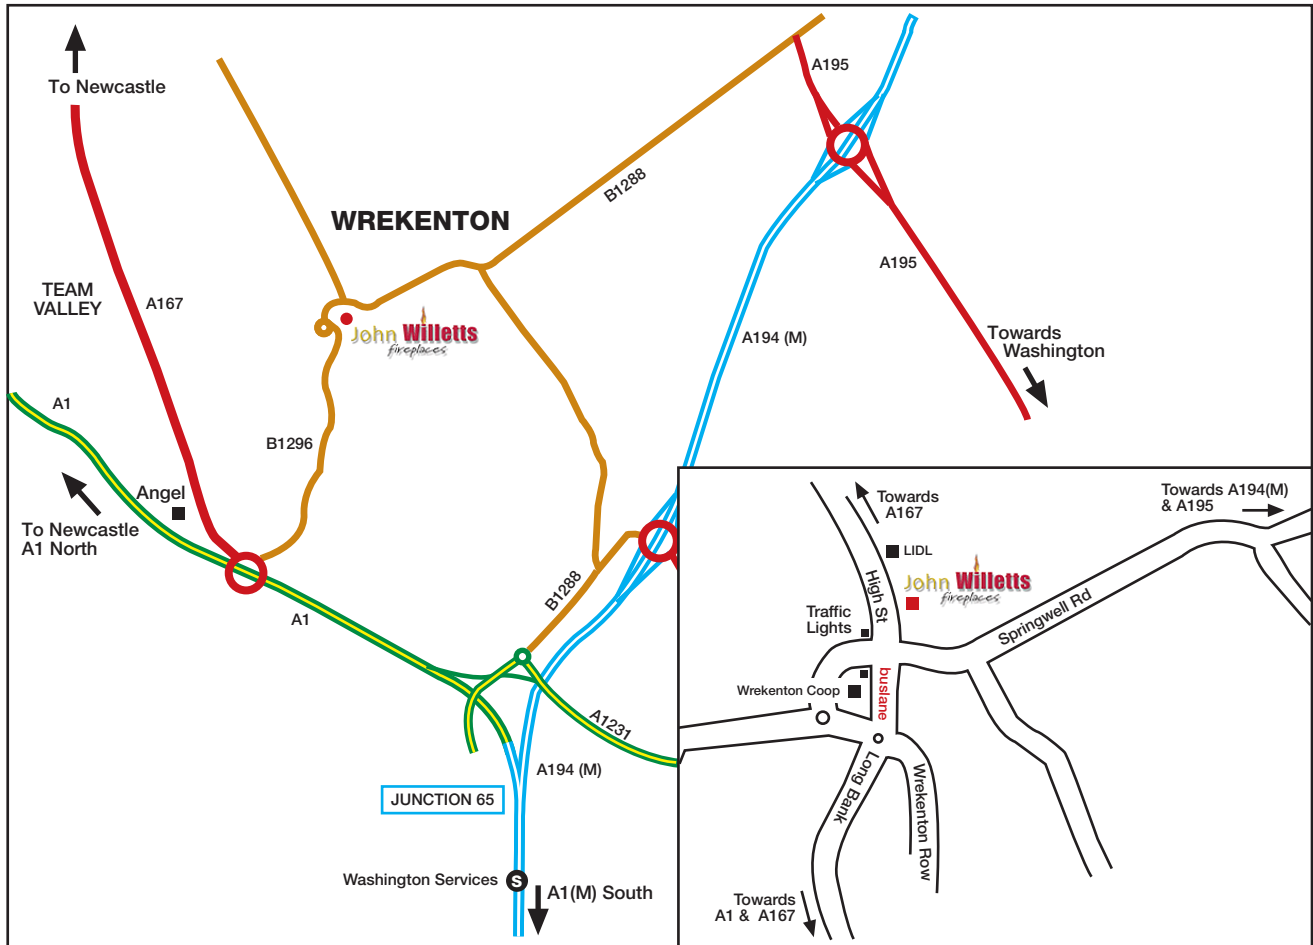

Map

From the A1

From the A1 turn off at The Angel of the North, sign posted Gateshead South, Angel of the North, A167. Once on the roundabout take exit sign posted Wrekenton. 1st exit if coming from the north, 3rd exit from the south. Follow the road up Eighton Banks to the town centre. At the mini roundabout turn left, then right at the roundabout. On your right should be the Wrekenton Coop, follow the road around to set of traffic lights. At the traffic lights turn left, the showroom is on your right.